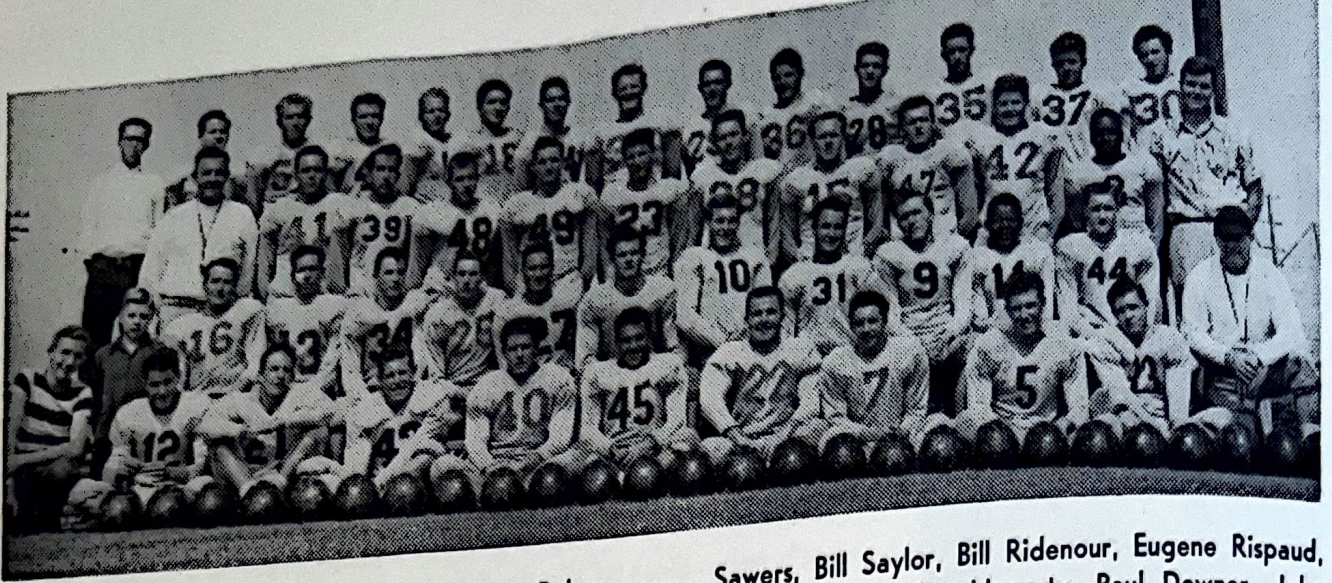

ALHAMBRA HIGH VARSITY—(Front Row): Bob Smith, Jon Scharer, John Adams, Charles Schuck, Joe Messina, Jim Young, Don Girardi, Al Brownell, Art Jessup, Coach Whitham. (Row 2): Larry Wedertz, Larry Carroll, Ronny Loy, Al Feola, Dick Seidel, Don Miller, Ronny Petri, David Lenci, Roger White, Hardy Allen, Barry Everett. (Row 3): Coach

Sawers, Bill Saylor, Bill Ridenour, Eugene Rispaud, Jim Hollinger, Jim Hagerty, Paul Downer, John Helms, Bill Miller, Mel Hebert. (Row 4): Lyle Steadman, Kenny Jones, Ted Dondenville, Don Risinger, Chuck Johnston, Harold Anderson, Bob Plamondon, Ronald Evans, Larry Lusvardi, Doug Squires, Marvin Mings, Dick Hanna, Don Warmack.

ALHAMBRA

PROBABLE STARTING LINEUP

LE Seidel 27	LT Young 22	LG Lenci 31	C Carroll 13	RG Rispaud 48	RT Downer 38	RE Hollinger 49
			Q White 9			
		LH Adams 43		RH Feola 25		
			F Haggerty 23			

VARSITY ROSTER

3—Black, hb	22—Young, t	39—Ridenour, t
5—Brownell, qb	23—Haggerty, hb	40—Schuck, g
7—Girardi, fb	25—Feola, hb	41—Saylor, t
9—White, e	27—Seidel, e	42—Hebert, t
11—Allen, e	28—Squires, g	43—Adams, hb
12—Smith, fb	30—Warmack, fb	44—Everett, c
13—Carroll, c	31—Lenci, g	45—Messina, g
14—Anderson, e	32—Plamondon, t	46—Bone, t
15—Helms, g	33—Jessup, g	47—Miller, e
16—Wedertz, t	36—Lusvardi, e	48—Rispaud, g
19—Marovich, hb	37—Hanna, fb	49—Hollinger, e
21—Scharer, hb	38—Downer, t	

REFEREE - M. STAUB
UMPIRE - C. EBERS

HEAD LINESMAN - H. LEE HANSEN
FIELD JUDGE - E. DONER