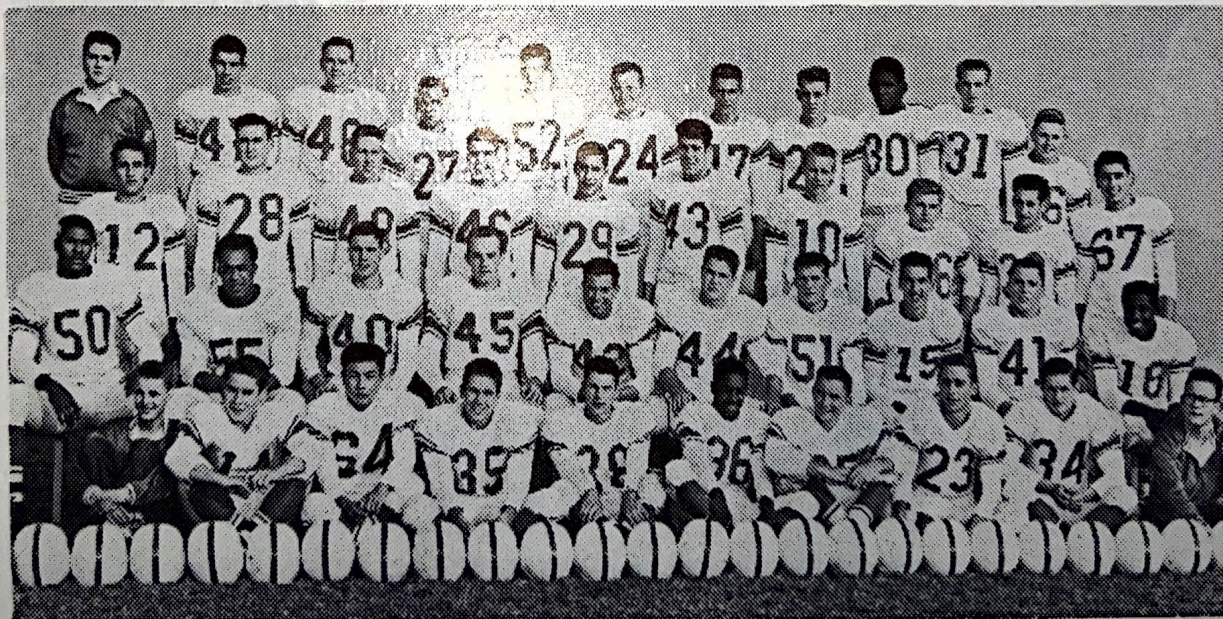

MONROVIA-DUARTE

PROBABLE STARTING LINE-UP

LE	LT	LG	C	RG	RT	RE
Van Ness	Kimball	Mountjoy	Merritt	Pullman	Cureton	Ross
51	44	42	45	40	55	50
QB						
Schaar						
15						
LHB						
Fulks						
18						
RHB						
Ochoa						
32						
FB						
Gaebel						
41						

VARSITY ROSTER

10-Cooperider, re	27-Laub, lg	40-Pullman, rg.
12-Gagliano, re	28-Miller, rt	41-Gaebel, fb
14-Ballard, qb	29-Moore, lg	42-Mountjoy, lg
15-Schaar, qb	30-Bartlett, le	43-Smith, lt
16-Orchard, qb	31-Nelson, le	44-Kimball, lt
17-Clarke, rt	32-Ochoa, rh	45-Merritt, c
18-Fulks, lh	33-Oliver, rh	46-Brown, c
20-Pickrel, le	34-Meyer, rh	47-Bortisser, c
22-Bender, rt	35-Groat, rh	48-Barnes, c
23-Floth, lh	36-Johnson, rh	49-Stevens, rg
24-Sihler, lt	37-Cope, fb	50-Ross, re
25-Harvey, fb	38-Sidler, lh	51 Van Ness, le
26-Humphrey, lg	39-Mowry, lh	52-Wynn, lg
		55-Cureton, rt

MONROVIA-DUARTE VARSITY — (Front Row): David Winkler (manager), Bruce Ballard, Harry Okuda, Jack Groat, Garrett Sidler, Ellis Johnson, Tom Harvey, George Meyer, Elvin Tinkham (manager). (Row 2): Lawrence Ross, Hardiman Cureton, Jim Pullman, Jim Merritt, Gordon Mountjoy, Bob Kimball, John Van Ness, Gary Schaar, Roy Gaebel, Dick Fulks.

(Row 3): Bob Gagliano, Don Miller, Dick Stevens, Kay Brown, Tim Moore, Bill Smith, Don Cooperider, Bob Orchard, Bob Ochoa, Ronnie Oliver. (Row 4): Don Kimball (manager), Jack Bortisser, Bruce Barnes, Melvin Laub, Peter Wynn, Earl Clarke, Jerry Bender, Bill Bartlett, Dick Nelson, Dave Humphrey.